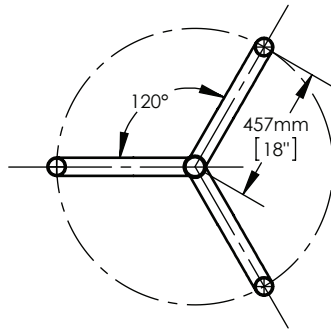

CEB-2-180°

CEB-3-180°

CEB-1 WOOD POLE BRACKET

CEB-3-120°

CEB-1 WALL MOUNT BRACKET

CEB-4-90°

CE-PTA

CEB-4-180°

ACCESSORIES

Standard accessories for fixture mount atop a pole terminating with a $\varnothing 2-3/8"$ tenon.

Bracket Finish to match base structure.

Note:
All dimensions and constructions details are propriety to and property of CECO Poles.