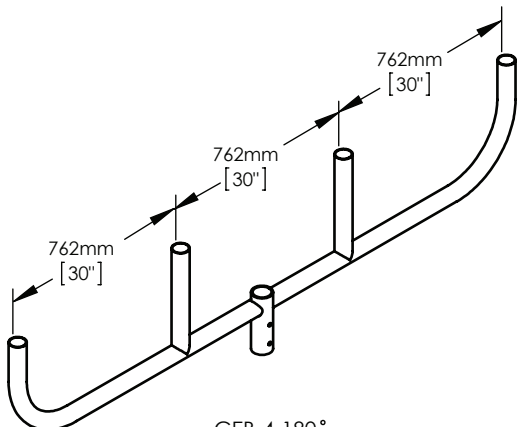

CEB-2-180°

CEB-3-180°

CEB-1 WOOD POLE BRACKET

CEB-3-120°

CEB-1 WALL MOUNT BRACKET

CEB-4-90°

CE-PTA

CEB-4-180°

ACCESSORIES

Standard accessories for fixture mount atop a pole terminating with a $\varnothing 2-3/8"$ tenon.

Bracket Finish to match base structure.

Note:
All dimensions and constructions details are propriety to and property of CECO Poles.