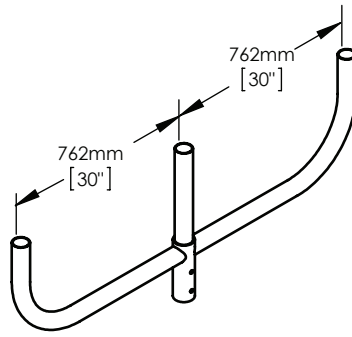

CEB-2-180°

CEB-3-180°

CEB-1 WOOD POLE BRACKET

CEB-3-120°

CEB-1 WALL MOUNT BRACKET

CEB-4-90°

CE-PTA

CEB-4-180°

ACCESSORIES

Standard accessories for fixture mount atop a pole terminating with a $\varnothing 2-3/8"$ tenon.

Bracket Finish to match base structure.

Note:
All dimensions and constructions details are propriety to and property of CECO Poles.