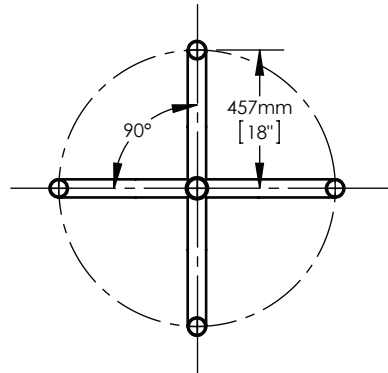

CEB-2-180°

CEB-3-180°

CEB-1 WOOD POLE BRACKET

CEB-3-120°

CEB-1 WALL MOUNT BRACKET

CEB-4-90°

CE-PTA

CEB-4-180°

ACCESSORIES

Standard accessories for fixture mount atop a pole terminating with a $\varnothing 2-3/8"$ tenon.

Bracket Finish to match base structure.

Note:
All dimensions and constructions details are propriety to and property of CECO Poles.